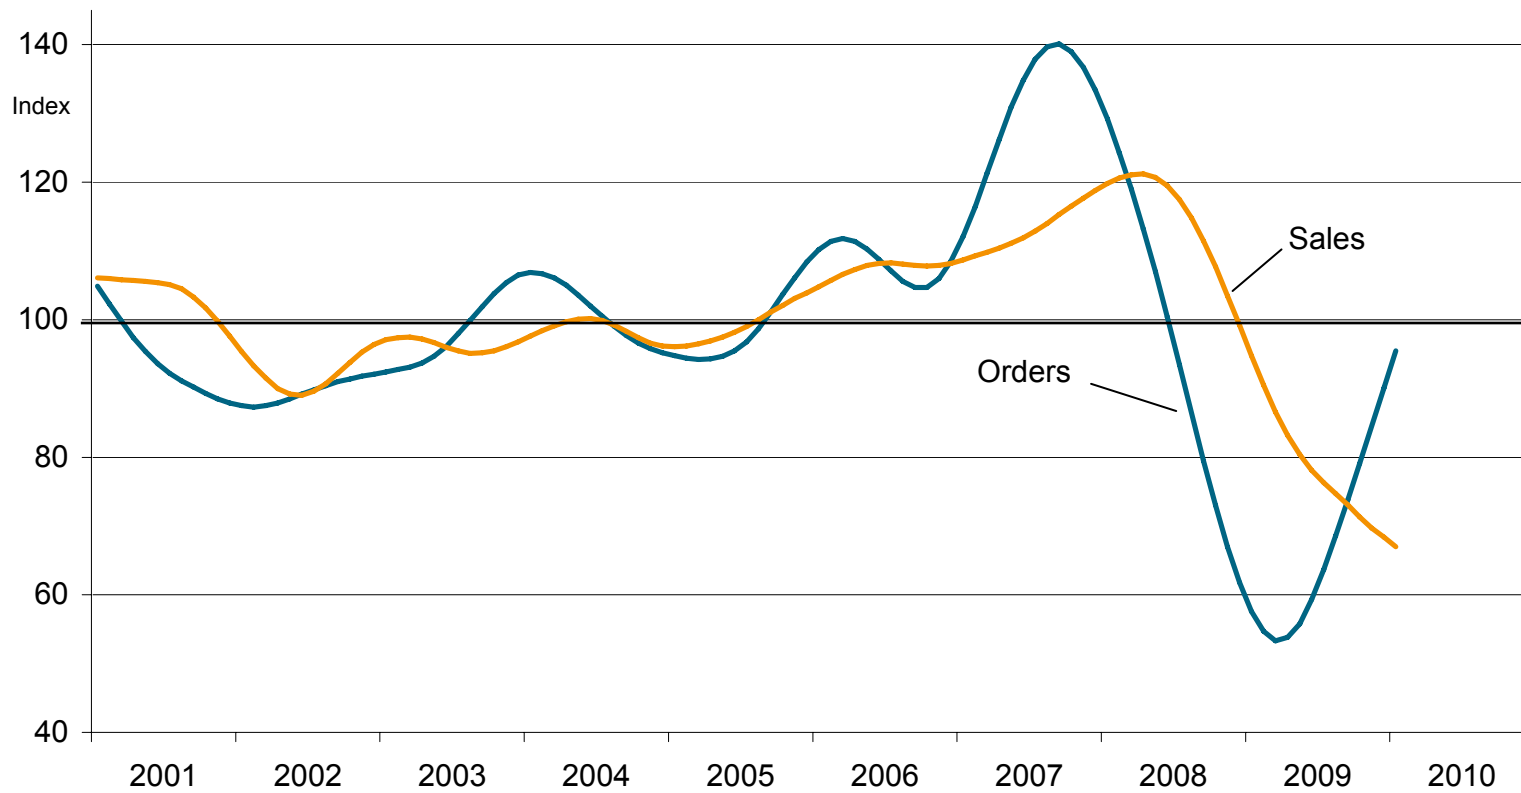

Orders and Sales

German Manufactures of Plactics and Rubber Machinery

Volume, seasonally adjusted, smoothed line, Index 2005 = 100

Source: VDMA